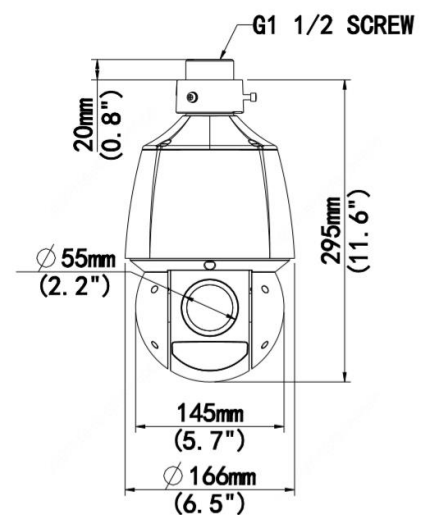

## BCS-P-SIP2425SR10-Ai2

4Mpx Starlight network PTZ IP camera with 25 × zoom

Video system	IP
Scanning system	Progressive Scan
Sensor	1/2.8" 4Mpx CMOS
Pixels	2688(H) × 1520(V)
Min illumination	0.003Lux/F1.5 (Color, AGC); 0Lux(B/W, IR)
S / N ratio	> 56dB
Lens	Motozoom 4.8~120mm F1.5-F3.8
The angle of view	H: 52.20°~2.74° V: 30.81°~1.54°
Optical / digital zoom	25× / 16×
Focus	Auto/manual
Iris	Auto/manual
DORI	Detect 120-2475m / Observe 48-990m / Recognize 24-495m / Identify 12-247m
White balance	(AWB) Auto/manual
Shutter	Auto/manual (1~1/100000s)
Background compensation	BLC / HLC / WDR(120dB)
Gain control	(AGC) Auto/manual
Noise reduction	2D/3D NR
Image rotation	Mirror, flip
Day / night function	ICR IR 100m
PAN range	0°~360°
TILT range	-15°~90°, auto flip 180°
PAN speed	0.1°~200°/s (240°/s preset)
TILT speed	0.1°~120°/s (200°/s preset)
Automation functions	1024 preset, 16 tour, 16 pattern
Video compression	H.265 / H.265+ / H.264 / H.264+ / MJPEG
Main stream	4MP(2688×1520)@30fps
Second stream	2MP(1920×1080)@30fps
Third stream	D1(720×576)@30fps
Network connection	RJ-45 (10/100Mbps)
Protocols	IPv4, IGMP, ICMP, ARP, TCP, UDP, DHCP, PPPoE, RTP, RTSP, RTCP, DNS, DDNS, NTP, FTP, UPnP, HTTP, HTTPS, SMTP, 802.1x, SNMP, QoS, RTMP, SSL/TLS, P2P
Compatibility	ONVIF(S/G/T)
Mobile users	iOS, android
Memory card slot	microSD 256GB
Interfaces	RS485
Audio input / output	1/1
Audio coding	G.711U, G.711A
Alarm input / output	2/1
Power	DC12V(±25%), PoE+(802.3at)
Power consumption	<21W
Working conditions	-40°C ~ +70°C
Case	IP67 / IK10
Dimensions and weight	Φ166mm×295mm 3kg